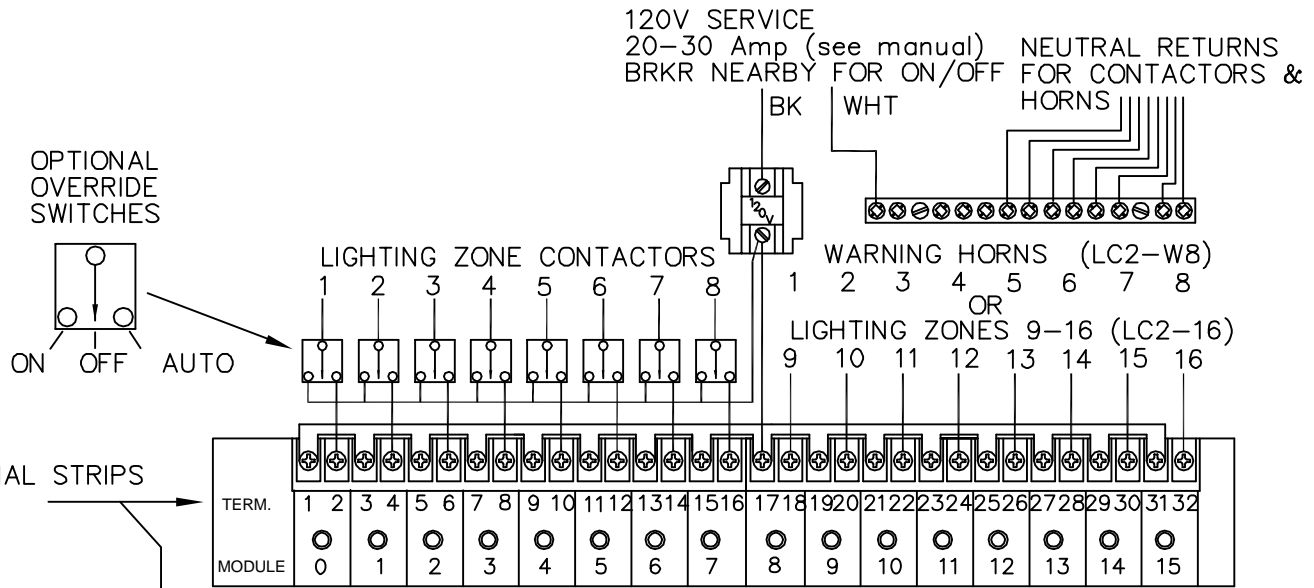

DATE	SYM.	REVISION	DR.

EACH OF THESE SIXTEEN 120V OUTPUTS IS A NORMALLY-OPEN SOLID-STATE RELAY FUSED AT 5 Amp FAST-BLOW, SUITABLE FOR 2-3 Amp COIL CURRENT

THETA LABS INC		Aguila, Arizona
SIZE A	LC2-W8 & -16	SCALE NA
DRAWN BY M McDonald		TITLE LC2 INSTALLATION
DATE 2006 Nov 15	DRAWING NO. 02-029	