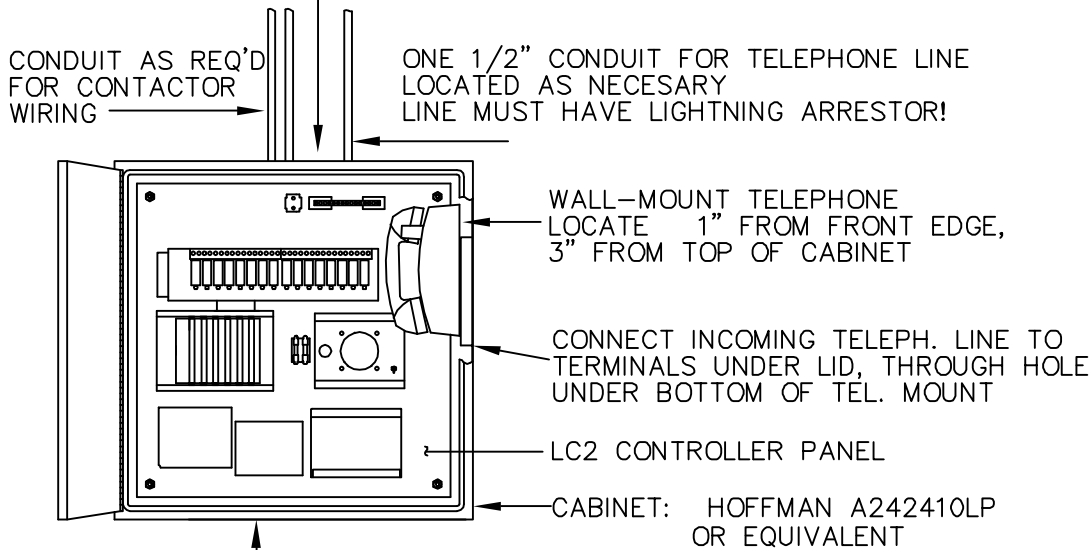

DATE	SYM.	REVISION	DR.

EACH OF THESE SIXTEEN 120V OUTPUTS IS A NORMALLY-OPEN SOLID-STATE RELAY FUSED AT 5 Amp FAST-BLOW, SUITABLE FOR 2-3 Amp COIL CURRENT

THETA LABS INC		Aguila, Arizona
SIZE A	LC2-W8 & -16	SCALE NA
DRAWN BY M McDonald		TITLE LC2 INSTALLATION
DATE 2006 Nov 15	DRAWING NO. 02-029	